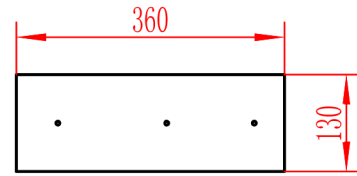

Front

Back

Side

Top

Bottom

Part No.	15-200-502
Description	2U Ecore DuroRacks Heavy Duty Drawers

Front

Back