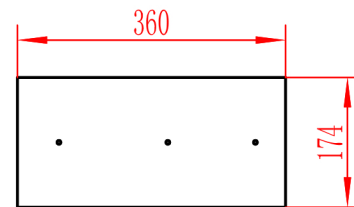

Front

Back

Side

Top

Bottom

Part No.	15-200-502
Description	2U Ecore DuroRacks Heavy Duty Drawers

Front

Back

Side

Top

Bottom

Part No.	15-200-503
Description	3U Ecore DuroRacks Heavy Duty Drawers

**Show Me**  
C A B L E S  
cables & connectors since 1995