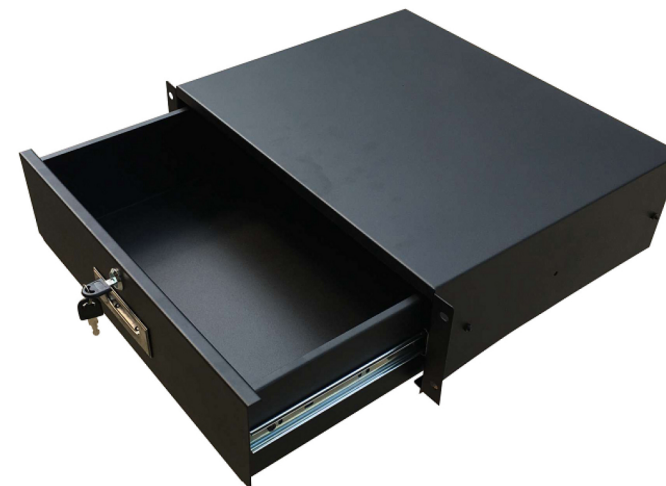

Front

Back

Side

Top

Bottom

Part No.	15-200-502
Description	2U Ecore DuroRacks Heavy Duty Drawers

Front

Back

Side

Top

Bottom

Part No.	15-200-503
Description	3U Ecore DuroRacks Heavy Duty Drawers

**Show Me**  
C A B L E S  
cables & connectors since 1995