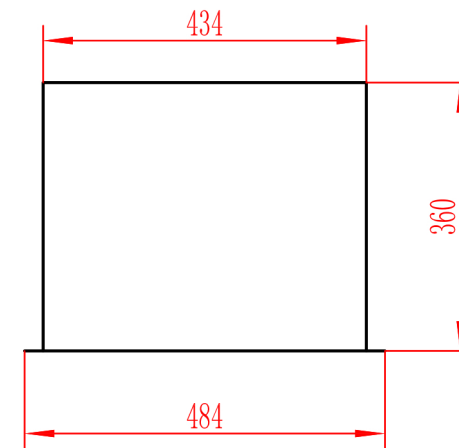

Front

Back

Side

Top

Bottom

Part No.	15-200-502
Description	2U Ecore DuroRacks Heavy Duty Drawers

Front

Back

Side

Top

Bottom

Part No.	15-200-503
Description	3U Ecore DuroRacks Heavy Duty Drawers

**Show Me**  
C A B L E S  
cables & connectors since 1995