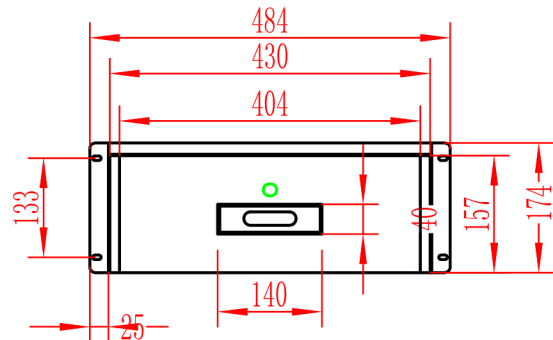

Front

Back

Side

Top

Bottom

Part No.	15-200-502
Description	2U Ecore DuroRacks Heavy Duty Drawers

Front

Back

Side

Top

Bottom

Part No.	15-200-503
Description	3U Ecore DuroRacks Heavy Duty Drawers

**Show Me**  
C A B L E S  
cables & connectors since 1995