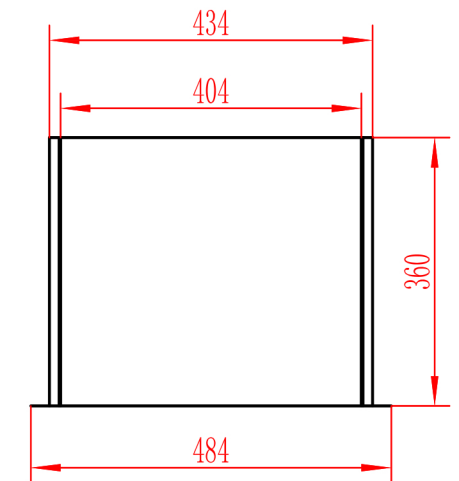

Front

Back

Side

Top

Bottom

Part No.	15-200-502
Description	2U Ecore DuroRacks Heavy Duty Drawers

Front

Back

Side

Top

Bottom

Part No.	15-200-503
Description	3U Ecore DuroRacks Heavy Duty Drawers

**Show Me**  
C A B L E S  
cables & connectors since 1995