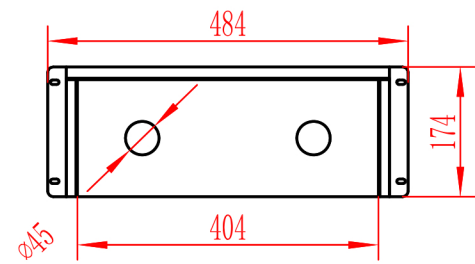

Front

Back

Side

Top

Bottom

Part No.	15-200-502
Description	2U Ecore DuroRacks Heavy Duty Drawers

Front

Back

Side

Top

Bottom

Part No.	15-200-503
Description	3U Ecore DuroRacks Heavy Duty Drawers

**Show Me**  
C A B L E S  
cables & connectors since 1995