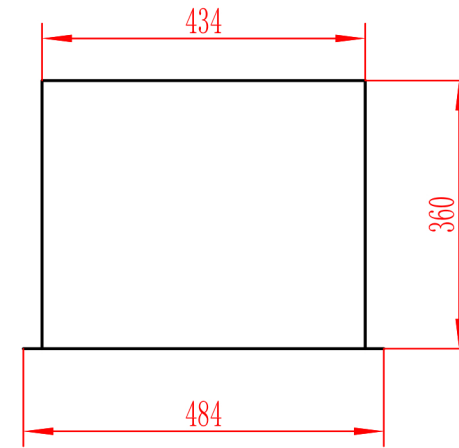

Front

Back

Side

Top

Bottom

Part No.	15-200-502
Description	2U Ecore DuroRacks Heavy Duty Drawers

Front

Back

Side

Top

Bottom

Part No.	15-200-503
Description	3U Ecore DuroRacks Heavy Duty Drawers

**Show Me**  
C A B L E S  
cables & connectors since 1995