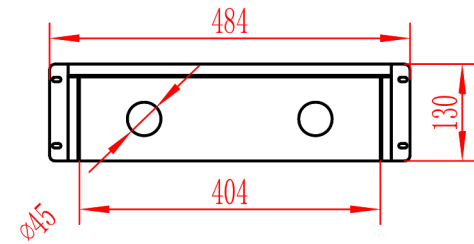

Front

Back

Side

Top

Bottom

Part No.	15-200-502
Description	2U Ecore DuroRacks Heavy Duty Drawers

Front

Back

Side

Top

Bottom

Part No.	15-200-503
Description	3U Ecore DuroRacks Heavy Duty Drawers

**Show Me**  
C A B L E S  
cables & connectors since 1995