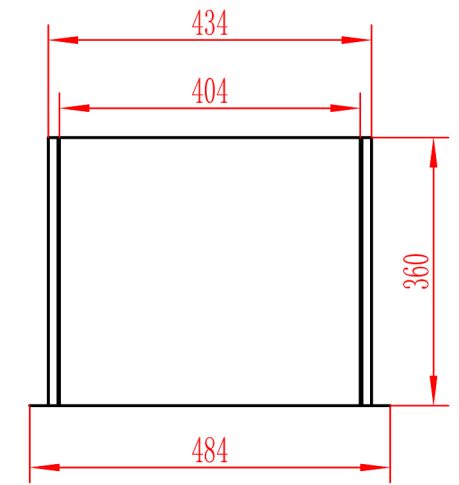

Front

Back

Side

Top

Bottom

Part No.	15-200-502
Description	2U Ecore DuroRacks Heavy Duty Drawers

Front

Back

Side

Top

Bottom

Part No.	15-200-503
Description	3U Ecore DuroRacks Heavy Duty Drawers

**Show Me**  
C A B L E S  
cables & connectors since 1995